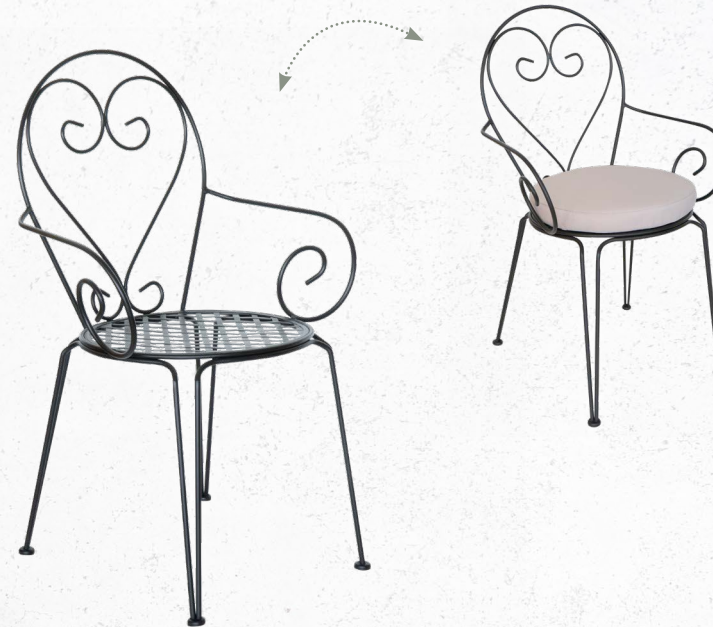

HUDSON

Name HUDSON CHAIR
Material Aluminium powder coated
frame + textilene
Info Stackable chair
Art n° 002 341:
Alu dark grey
+ textilene dark grey

Name RODIN FOLDABLE CHAIR
Size 42 x 50 x 92cm
Material Steel + E-coating
Colour Black
Art n° 003 775