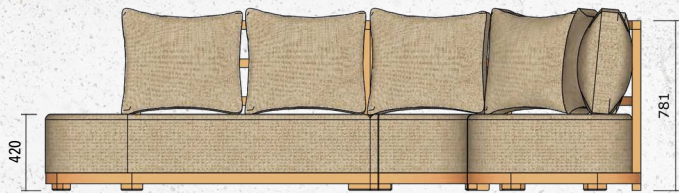

Matching coffee table!

SPRING SOFA

Name SABA COFFEETABLE
Size 130 x 65 x 35cm
Material Teak
Art n° 003 819

SPRING

Name	SPRING SOFA SET
Size	See picture
Material	Fine sanded teak + Olefin cushions + Quick Dry Foam
Colour	Natural frame with Beige cushions
Info	Excl. coffee table
Art n°	004 059