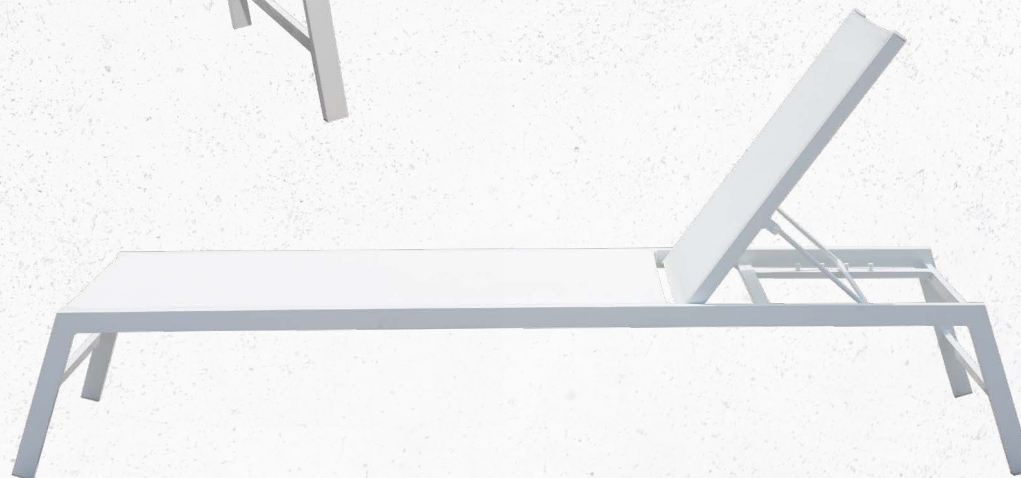

Art n° 003 240: Alu white + textile white
003 082: Alu black + textile black
003 081: Alu white + textile light grey

HANGING CHAIRS

“Sometimes the most productive thing you can do is relax”

EGGO

Name	HANGING EGG EGGO
Size	Total height: 195cm Seat: 110 x 73cm Base: Ø120cm
Frame	Steel frame - round rattan Aluminium basket
Cushions	Cushion included
Art n°	001 463: Mat black + black cushions 001 464: Mat white + grey cushions 003 786: Natural + sand cushions