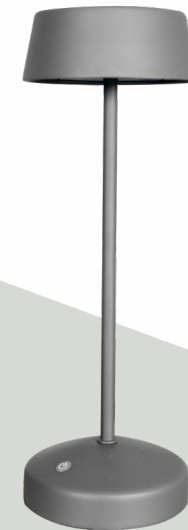

Name SOLE
Size H28cm
Info Table lamp -
Rechargeable with
USB loadstation
Warm white or cold white
Art n° 004 072