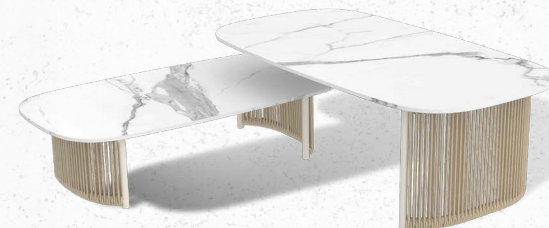

Coffee tables *Ambiance* (incl.)

MALIA CORNER SET

Name	MALIA SOFA SET
Size	1-Seater: 80 x 88,5 x 60cm 2-Seater: 200 x 88,5 x 60cm Corner: 105 x 88,5 x 60cm Coffee table: 77 x 130 x 43cm
Material	Powder coated alu tube wicker weaving Cushion Olefin Quick Dry Foam
Colour	Alu frame ivory Vertical wicker naturel Cushion coconut
Art n°	004 090