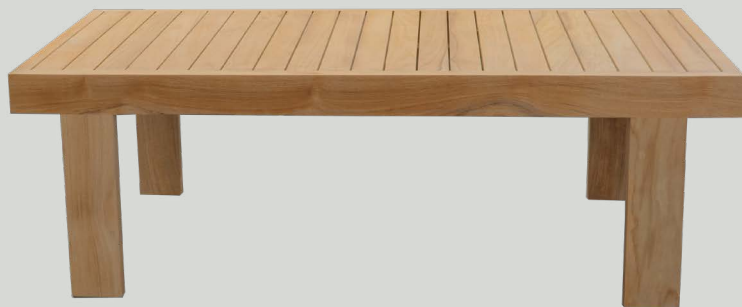

FRONT VIEW

TOP VIEW

3D VIEW

SALVATORE

This sofa set evokes the by now well-known Ibiza style. The wood combined with the woven cords gives a rustic and cozy feeling. Combine this sofa with the matching side table to make the look complete.