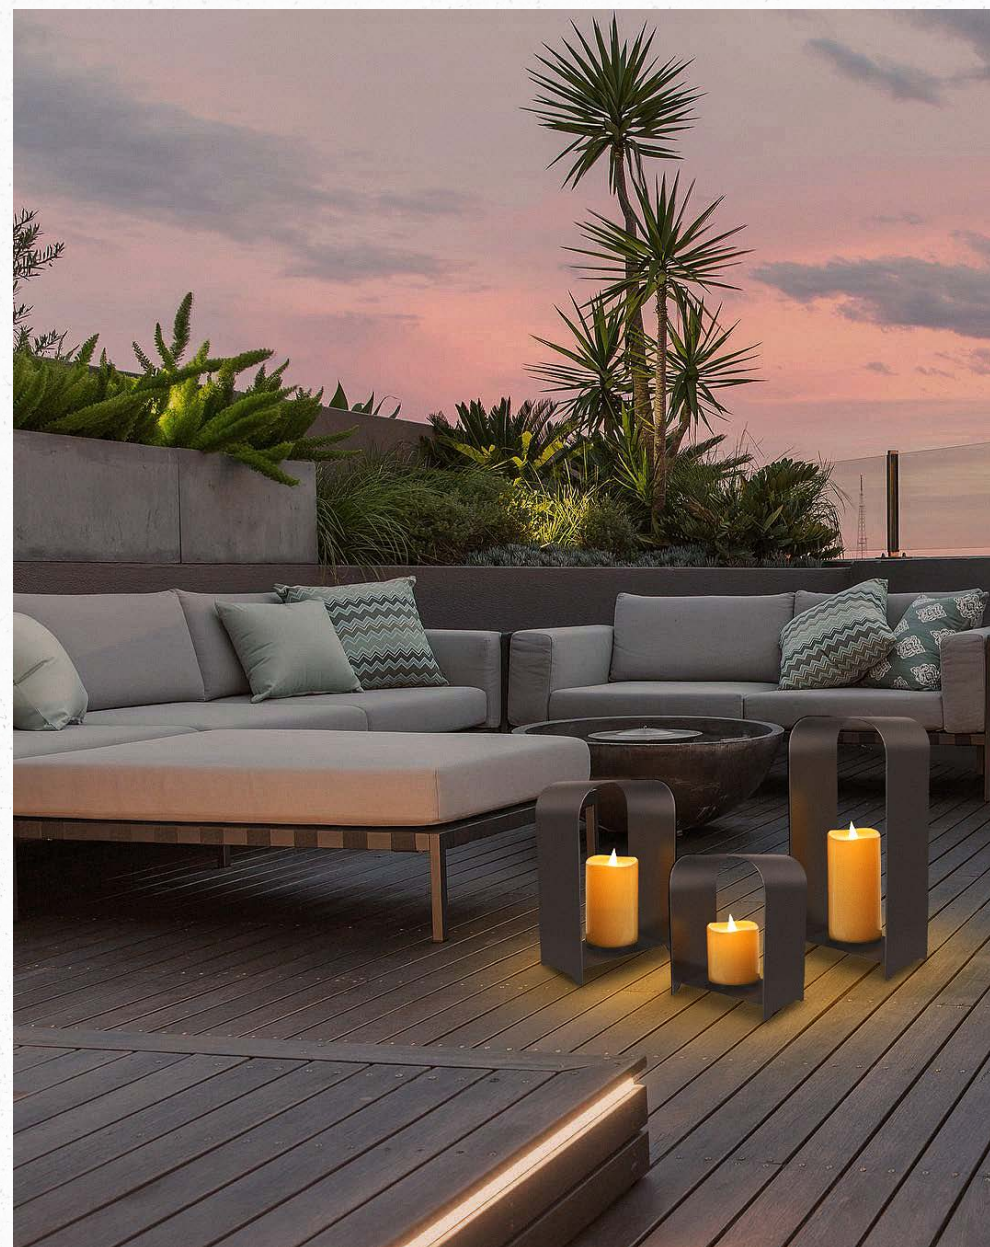

IVY TERRACE LAMPS

As twilight casts its enchanting veil upon the world, terrace lamps come alive, illuminating the night with a warm and gentle glow. Their soft, diffused light creates an ambiance of intimacy, transforming outdoor spaces into havens of cosiness. Whether suspended from above or adorning tabletops, terrace lamps embrace us in their luminous embrace, inviting us to linger and unwind in the charm of the evening.

1. **Size** M: 18,5 x 12 x 32,5 cm
   L: 20 x 12 x 40cm
   Candle light: Ø7,35 x 13,25cm
2. **Info** Produces light like a real candle.
   Light source: 1x RGB + 1x warm white LED with candle flicker effect.
   Batteries: 2x AA dry batteries (batteries are not included)
   Flip the switch / Remote control
   O-type waterproof sealing ring
3. **Material** Plastic
4. **Colour** Black
5. **Art n°** 004 074: Medium light
   004 073: Large light