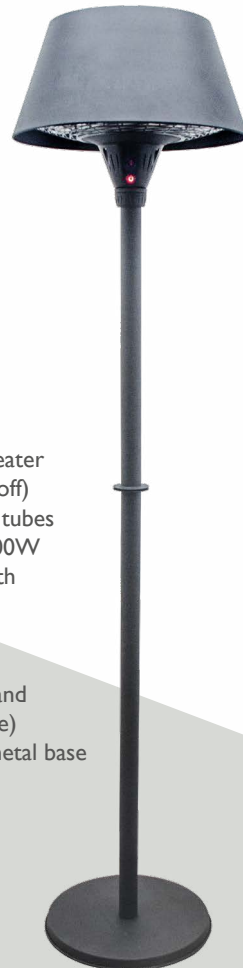

Name LUMY HEATER
Size 57 x 12 x 12cm
Info 2 heating settings (off-on-on)
0W - 750W - 1500W
220-240V - EU plug with 1,8 m cable
With remote control, sensor
and timer function.
Colour: black
Art n° 003 525