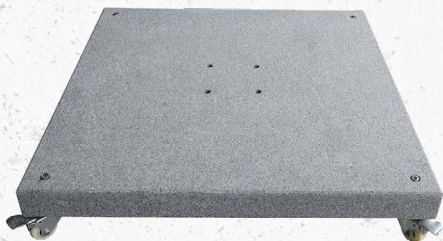

Name CONCORDE BASE
Weight 100kg
Size 70 x 70cm
Material Granite
Info With 4 wheels
Art n° 002 593