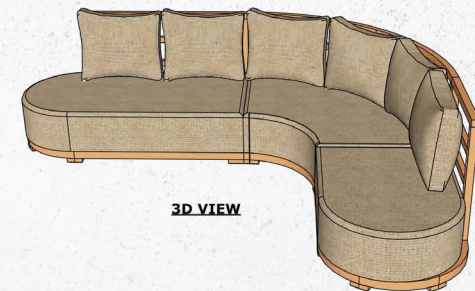

SPRING

Name	SPRING SOFA SET
Size	See picture
Material	Fine sanded teak + Olefin cushions + Quick Dry Foam
Colour	Natural frame with Beige cushions
Info	Excl. coffee table
Art n°	004 059

3D VIEW