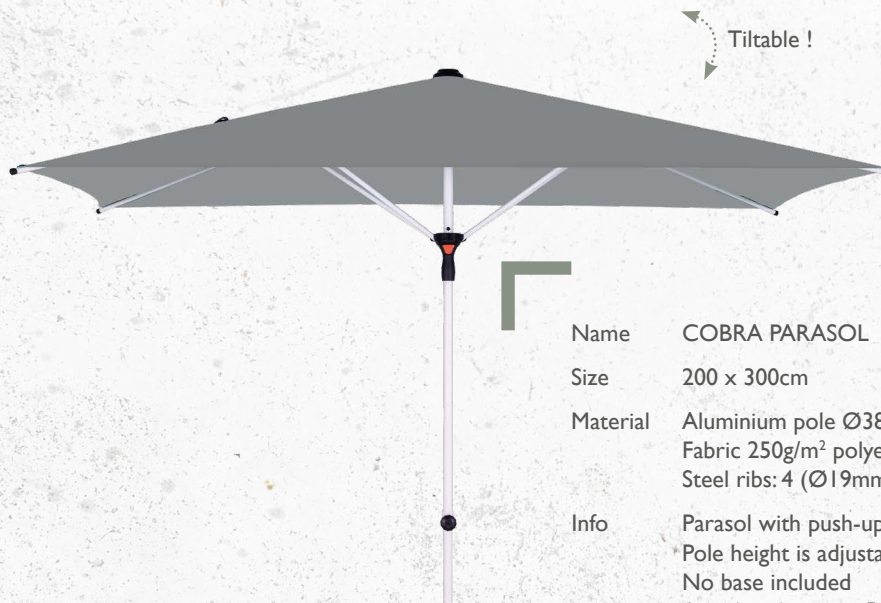

001 982:
Alu black / Polyester black

003 069:
Alu white / Polyester white

Tiltable !

Name MEMPHIS PARASOL
Size Ø270cm / Ø250cm
Material Aluminium frame powder coated
Pole: Ø38mm - Aluminium ribs: 8
Fabric 250g/m² polyester
Info With autotilt and crank
No base included
(*matching bases Ø250cm: ≥ 35kg*)
(*matching bases Ø270cm: ≥ 50kg*)
Art n° 001 701:
size 270 Alu silver / Polyester light grey
001 702:
Alu white/ Polyester light grey
001 983:
Alu black / Polyester black

Art n° 001 984:
size 250 Alu silver / Polyester light grey

Tiltable !

Name COBRA PARASOL
Size 200 x 300cm
Material Aluminium pole Ø38mm
 Fabric 250g/m² polyester
 Steel ribs: 4 (Ø19mm)
Info Parasol with push-up system
 Pole height is adjustable
 No base included
 (matching bases: ≥ 50kg)
Art n° 003 071:
 Alu white /
 Polyester light grey
 003 072:
 Alu black /
 Polyester black
 003 676:
 Black / light grey