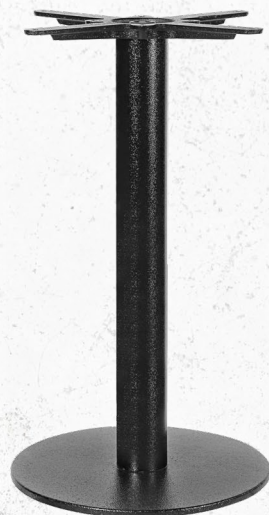

Name TABLE BASE
POLAC
Size Height: 72cm
Material Alu black (foldable top)
Art n° 002 967

Name TABLE BASE
ROSSI
Size Height: 72cm
Material SS black
powder coating
Art n° 002 969

Name TABLE BASE
GAMMON
Material Iron + zinc coating
Art n° 002 569: Dining height 72 cm
003 920: Counter height 88cm
003 921: Bar height 107cm