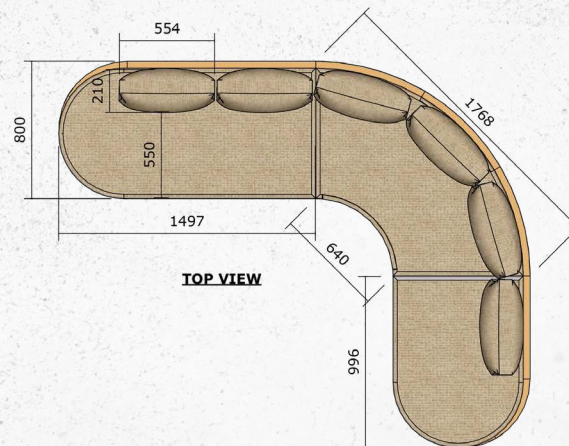

SPRING

Name	SPRING SOFA SET
Size	See picture
Material	Fine sanded teak + Olefin cushions + Quick Dry Foam
Colour	Natural frame with Beige cushions
Info	Excl. coffee table
Art n°	004 059

TOP VIEW