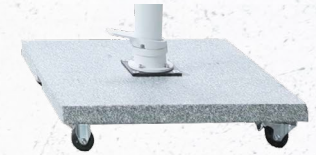

LUXE PARASOL

Name SHADOW BASE
Size 120 kg - 75 x 75cm
Material Granite
Info Parasol base
Art n° 003 539

Matching!