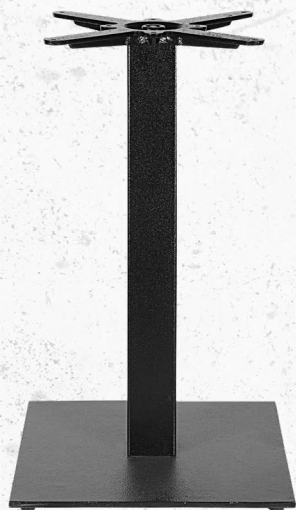

Name TABLE BASE
POLAC
Size Height: 72cm
Material Alu black (foldable top)
Art n° 002 967

Name TABLE BASE
ROSSI
Size Height: 72cm
Material SS black
powder coating
Art n° 002 969

Name TABLE BASE
GAMMON
Material Iron + zinc coating
Art n° 002 569: Dining height 72 cm
003 920: Counter height 88cm
003 921: Bar height 107cm