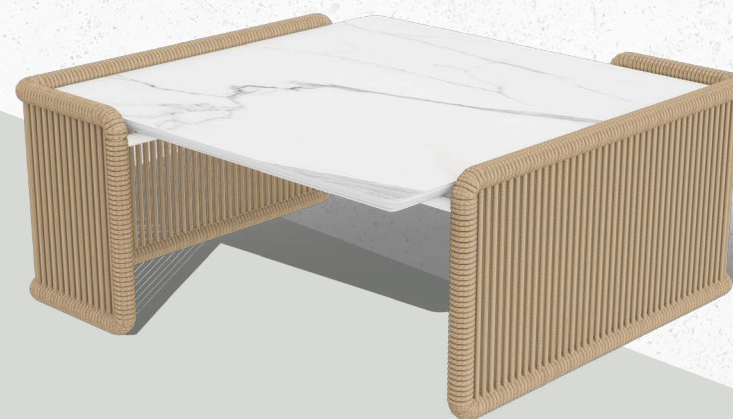

15

16

Name MALIA SUNLOUNGER
Size 198 x 71 x 45cm
Material Powder coated alu tube
with wicker weave
incl. cushion
Colour Quick Dry Foam
Olefin cushion coconut
Alu in Ivory
Rope in natural
Art n° 004 093

Name MALIA COFFEE TABLE
Size 86,5 x 86,5 x 37,5cm
Material Alu powder coated alu tube
with wicker weave
Sintered stone table top
Colour White + natural
Art n° 004 094

A LOUNGER TO SHARE WITH THE BEST COMPANY

Name MARE LOUNGE BED
Size 136 x 127 x 79cm
Material Powder coated aluminium tube with rope weave (Fishnet weave).
Colour Frame: Charcoal
Rope: 9mm dark round rope
Cushions: Quick Dry Foam + Olefin in Charcoal
Art n° 003 717