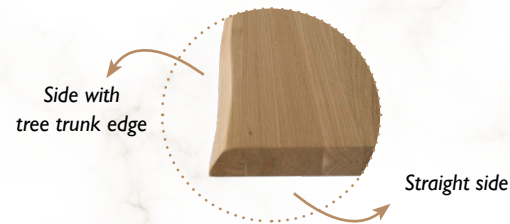

Name **TABLE TOP
QUERCUS**

Size 70 x 70 x 4cm (2 + 2cm)
80 x 80 x 4cm (2 + 2cm)

Material Oak
With 2 straight sides + 2 sides with tree trunk edge

Info Indoor

Art n° 003 652: 70 x 70cm
003 426: 80 x 80cm

Name **TABLE TOP
QUERCUS**

Size 70 x 70 x 4cm (2 + 2cm)
80 x 80 x 4cm (2 + 2cm)
(other sizes on request)

Material Oak
With 4 straight sides

Info Indoor

Art n° 003 879: 70 x 70cm
003 688: 80 x 80cm