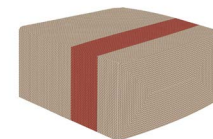

Beige coral pouf