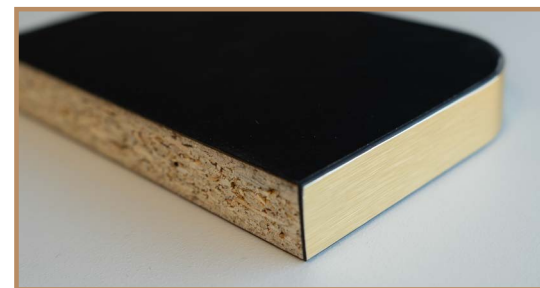

YOUR UNIQUE BISTRO TOP

At SOHO, we care very much about your authenticity. Fully customize your own bistro tables with Soho. Let your personality speak thanks to bistro tables completely made to your taste. Start by choosing your own top in whatever style, color, quality and shade you want. Choose your favorite and let the fun begin!

Preferably, keep protected under parasol or roofed terrace

Extra UV layer against sun possible at extra charge

Available in round, rectangular or square

LAMINATED CHIPBOARD HPL WITH ABS EDGE

This top has a core that is made of chipboard, surface made of HPL laminate, which guarantee high quality surface in all decors. Also, the ABS side is also completely customizable to your taste. Choose a gold effect as above, or another color to your style.

- Name **CHIPBOARD**
- Size Thickness of 20mm
- Info All ≠ sizes and ≠ colours on request
- Material Core: chipboard
  Surface: HPL laminate
- Art n° CHIPBOARD