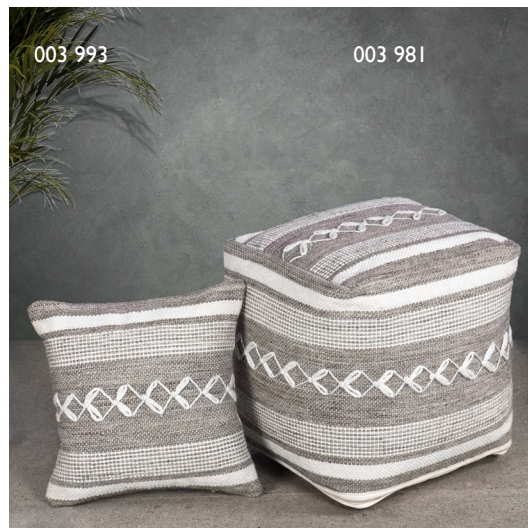

003 983

003 994

003 991

003 993

003 981