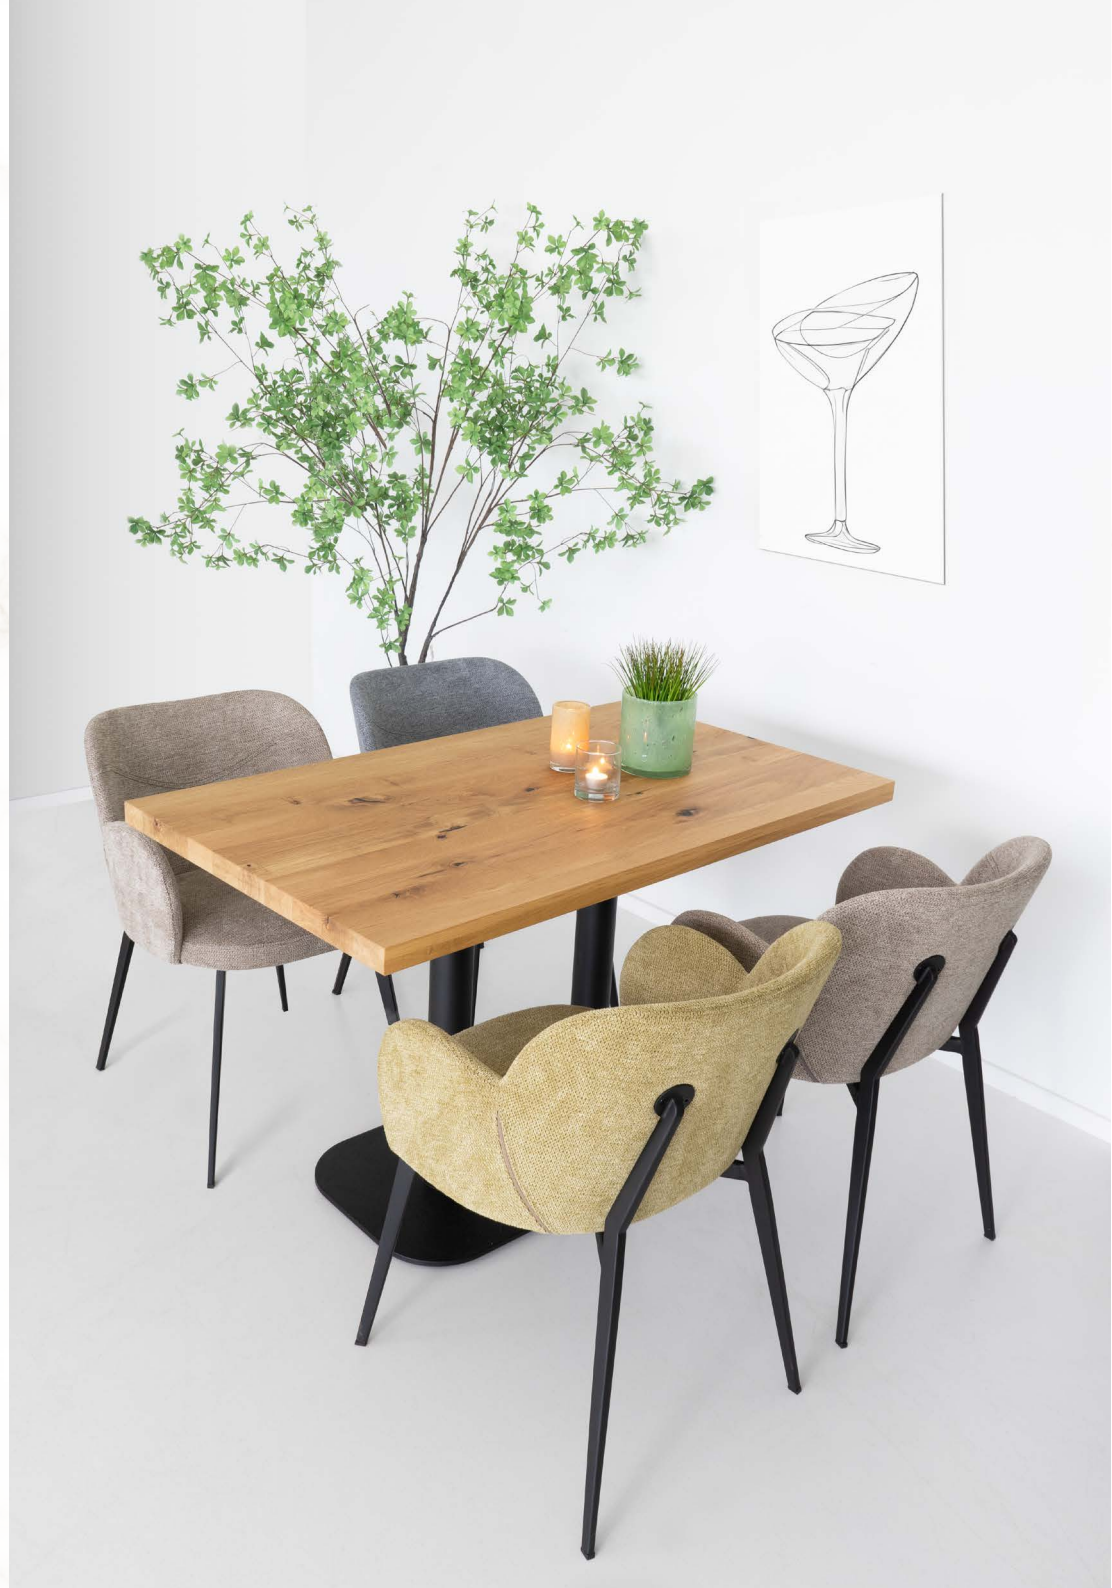

Name **TWIN TABLE
BASE**

Size 75 x 42 x 72cm

Material Iron cast

Info Indoor use

Colour Black

Art n° 003 922