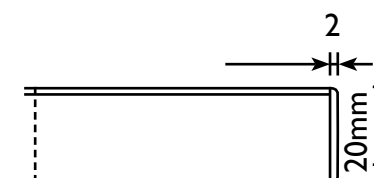

- Name **CHIPBOARD**
- Size Thickness of 20mm
- Info All ≠ sizes and ≠ colours on request
- Material Core: chipboard  
Surface: HPL laminate
- Art n° CHIPBOARD

Available in round, rectangular or square