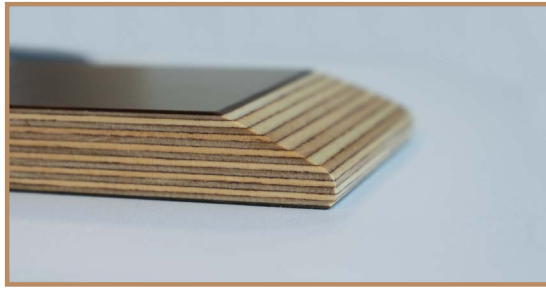

Available in round, rectangular or square

TLP PLYWOOD LAMINATED HPL WITH PROFILED EDGE

This top has a core that is made of plywood, surface made of HPL laminate. This kind of core gives us a lot of possibilities of finishing edges in different shapes.

Name **PLYWOOD**
Size Thickness of 20mm
Material Core: plywood
Surface: HPL laminate
Art n° PLYWOOD